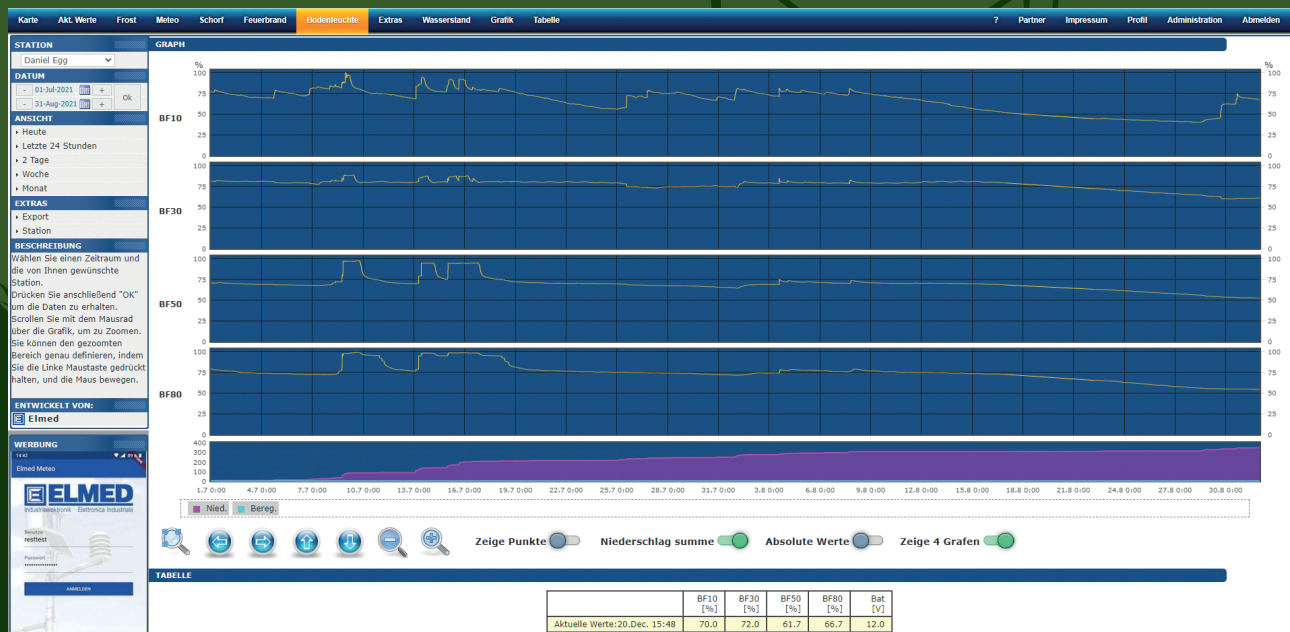

Mobile Apps & Web Applications for soil moisture measurement sensors and weather stations

A list of all devices
(soil moisture and
weather station)

SmartMeteo App for Android and iOS

This **specially developed app** offers many benefits to its users, such as alarms, an overview of the **most important data** from dry and wet bulb temperatures to relative air humidity, battery charge, wind speed and direction, leaf wetness, amount of precipitation and soil moisture.

Soil moisture

The details show **all current sensor data** for a device.

The data can also be viewed in chart form across **several different time intervals**.

Alarms can be set on all sensors.

Weather station

The details show **all current sensor data** for a device.

The data can also be viewed in chart form across **several different time intervals**.

Alarms can be set on all sensors.

MeteoWeb (soil moisture measurement sensor)

The **soil moisture charts** can be viewed with a browser on a range of devices. The charts can be viewed **individually by station, date and sensor**.

MeteoWeb (weather station)

The **weather station charts** can be viewed with a browser on a range of devices. The charts can be viewed **individually by station, date and sensor**.