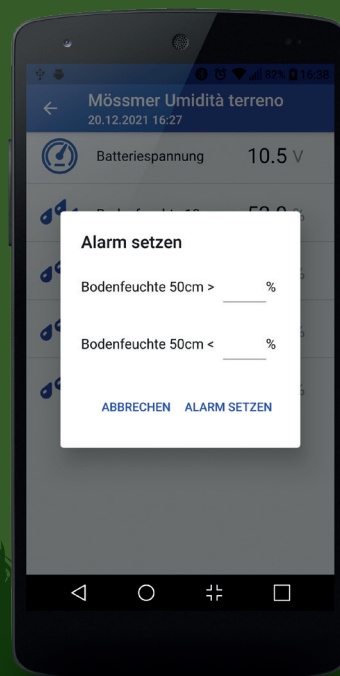

Mobile Apps & Web Applications for soil moisture measurement sensors and weather stations

A list of all devices
(soil moisture and
weather station)

SmartMeteo App for Android and iOS

This **specially developed app** offers many benefits to its users, such as alarms, an overview of the **most important data** from dry and wet bulb temperatures to relative air humidity, battery charge, wind speed and direction, leaf wetness, amount of precipitation and soil moisture.

Soil moisture

The details show **all current sensor data** for a device.

The data can also be viewed in chart form across **several different time intervals**.

Alarms can be set on all sensors.

Weather station

The details show **all current sensor data** for a device.

The data can also be viewed in chart form across **several different time intervals**.

Alarms can be set on all sensors.

MeteoWeb (soil moisture measurement sensor)

The **soil moisture charts** can be viewed with a browser on a range of devices. The charts can be viewed **individually by station, date and sensor**.

MeteoWeb (weather station)

The **weather station charts** can be viewed with a browser on a range of devices. The charts can be viewed **individually by station, date and sensor**.