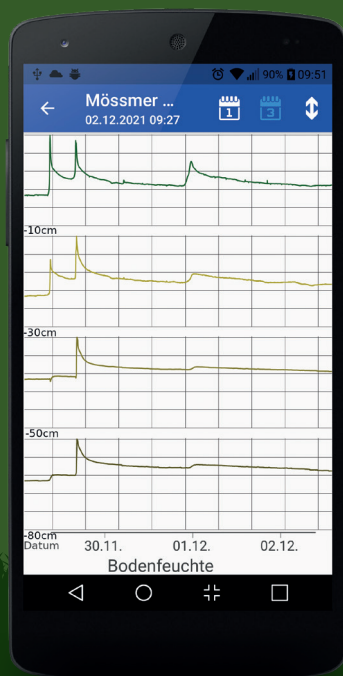

Mobile Apps & Web Applications for soil moisture measurement sensors and weather stations

A list of all devices
(soil moisture and
weather station)

SmartMeteo App for Android and iOS

This **specially developed app** offers many benefits to its users, such as alarms, an overview of the **most important data** from dry and wet bulb temperatures to relative air humidity, battery charge, wind speed and direction, leaf wetness, amount of precipitation and soil moisture.

Soil moisture

The details show **all current sensor data** for a device.

The data can also be viewed in chart form across **several different time intervals**.

Alarms can be set on all sensors.

Weather station

The details show **all current sensor data** for a device.

The data can also be viewed in chart form across **several different time intervals**.

Alarms can be set on all sensors.

MeteoWeb (soil moisture measurement sensor)

The **soil moisture charts** can be viewed with a browser on a range of devices. The charts can be viewed **individually by station, date and sensor**.

MeteoWeb (weather station)

The **weather station charts** can be viewed with a browser on a range of devices. The charts can be viewed **individually by station, date and sensor**.