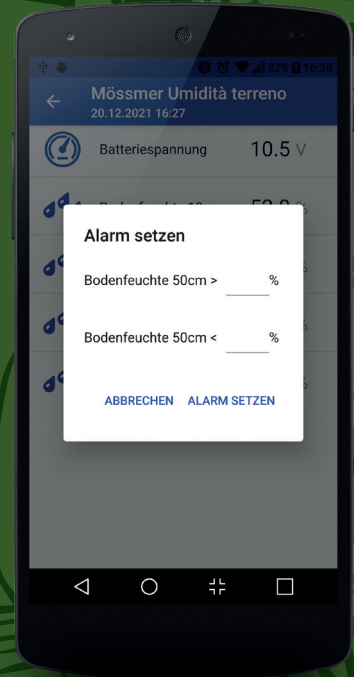

Mobile Apps & Web Applications for soil moisture measurement sensors and weather stations

A list of all devices
(soil moisture and
weather station)

SmartMeteo App for Android and iOS

This **specially developed app** offers many benefits to its users, such as alarms, an overview of the **most important data** from dry and wet bulb temperatures to relative air humidity, battery charge, wind speed and direction, leaf wetness, amount of precipitation and soil moisture.

Soil moisture

The details show **all current sensor data** for a device.

The data can also be viewed in chart form across **several different time intervals**.

Alarms can be set on all sensors.

Weather station

The details show **all current sensor data** for a device.

The data can also be viewed in chart form across **several different time intervals**.

Alarms can be set on all sensors.

MeteoWeb (soil moisture measurement sensor)

The **soil moisture charts** can be viewed with a browser on a range of devices. The charts can be viewed **individually by station, date and sensor**.

MeteoWeb (weather station)

The **weather station charts** can be viewed with a browser on a range of devices. The charts can be viewed **individually by station, date and sensor**.