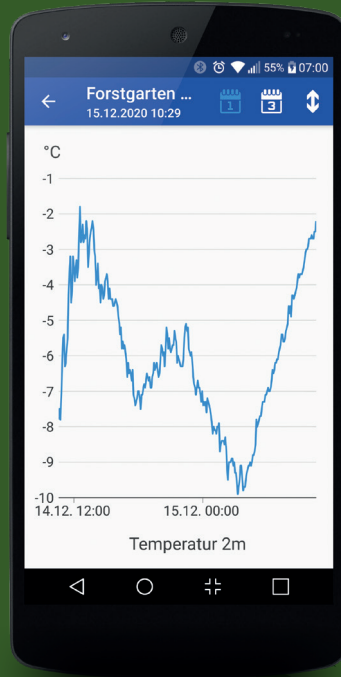

Mobile Apps & Web Applications for soil moisture measurement sensors and weather stations

A list of all devices
(soil moisture and
weather station)

SmartMeteo App for Android and iOS

This **specially developed app** offers many benefits to its users, such as alarms, an overview of the **most important data** from dry and wet bulb temperatures to relative air humidity, battery charge, wind speed and direction, leaf wetness, amount of precipitation and soil moisture.

Soil moisture

The details show **all current sensor data** for a device.

The data can also be viewed in chart form across **several different time intervals**.

Alarms can be set on all sensors.

Weather station

The details show **all current sensor data** for a device.

The data can also be viewed in chart form across **several different time intervals**.

Alarms can be set on all sensors.

MeteoWeb (soil moisture measurement sensor)

The **soil moisture charts** can be viewed with a browser on a range of devices. The charts can be viewed **individually by station, date and sensor**.

MeteoWeb (weather station)

The **weather station charts** can be viewed with a browser on a range of devices. The charts can be viewed **individually by station, date and sensor**.